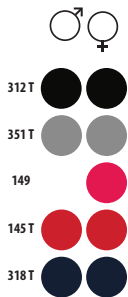

SOL'S RIDE
Men 01193

SOL'S RIDE
Women 01170

Poliamida 380T
Forro: 100% poliamida
Relleno: 100% poliéster - 180 g/m²

♂	S	M	L	XL	XXL	3XL
	70/54	72/57	74/60	76/63	78/66	80/69

♀	S	M	L	XL	XXL
	60/50	62/52	64/54	66/56	68/58