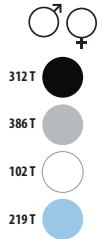

1	20	5 KG	57 X 37 X 30 CM
---	----	------	-----------------

♀	A/B	XS	S	M	L	XL	XXL	3XL
		66/47	67/49	68/51	69/53	70/57	71/61	72/65

1	20	5 KG	57 X 37 X 30 CM
---	----	------	-----------------

CÓDIGOS COLORES SOLO Group