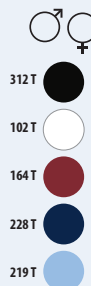

SOL'S EXCESS 17020

POPELÍN STRETCH 140
97% algodón - 3% elastano

	XS	S	M	L	XL	XXL	3XL
A/B	62/45	64/48	66/51	68/54	70/57	72/60	73/63

4,3 KG
55 X 36 X 17 CM
1 20

SOL'S BROADWAY 17030

POPELÍN STRETCH 140
97% algodón - 3% elastano

	S	M	L	XL	XXL	3XL	4XL	5XL
A/B	76/54	78/57	80/60	82/63	84/66	86/69	88/72	88/75

	S	M	L	XL	XXL	3XL	4XL	5XL
cm	37-38	39-40	41-42	43-44	45-46	47-48	49-50	50/51

6,1 KG
57 X 37 X 30 CM
1 20